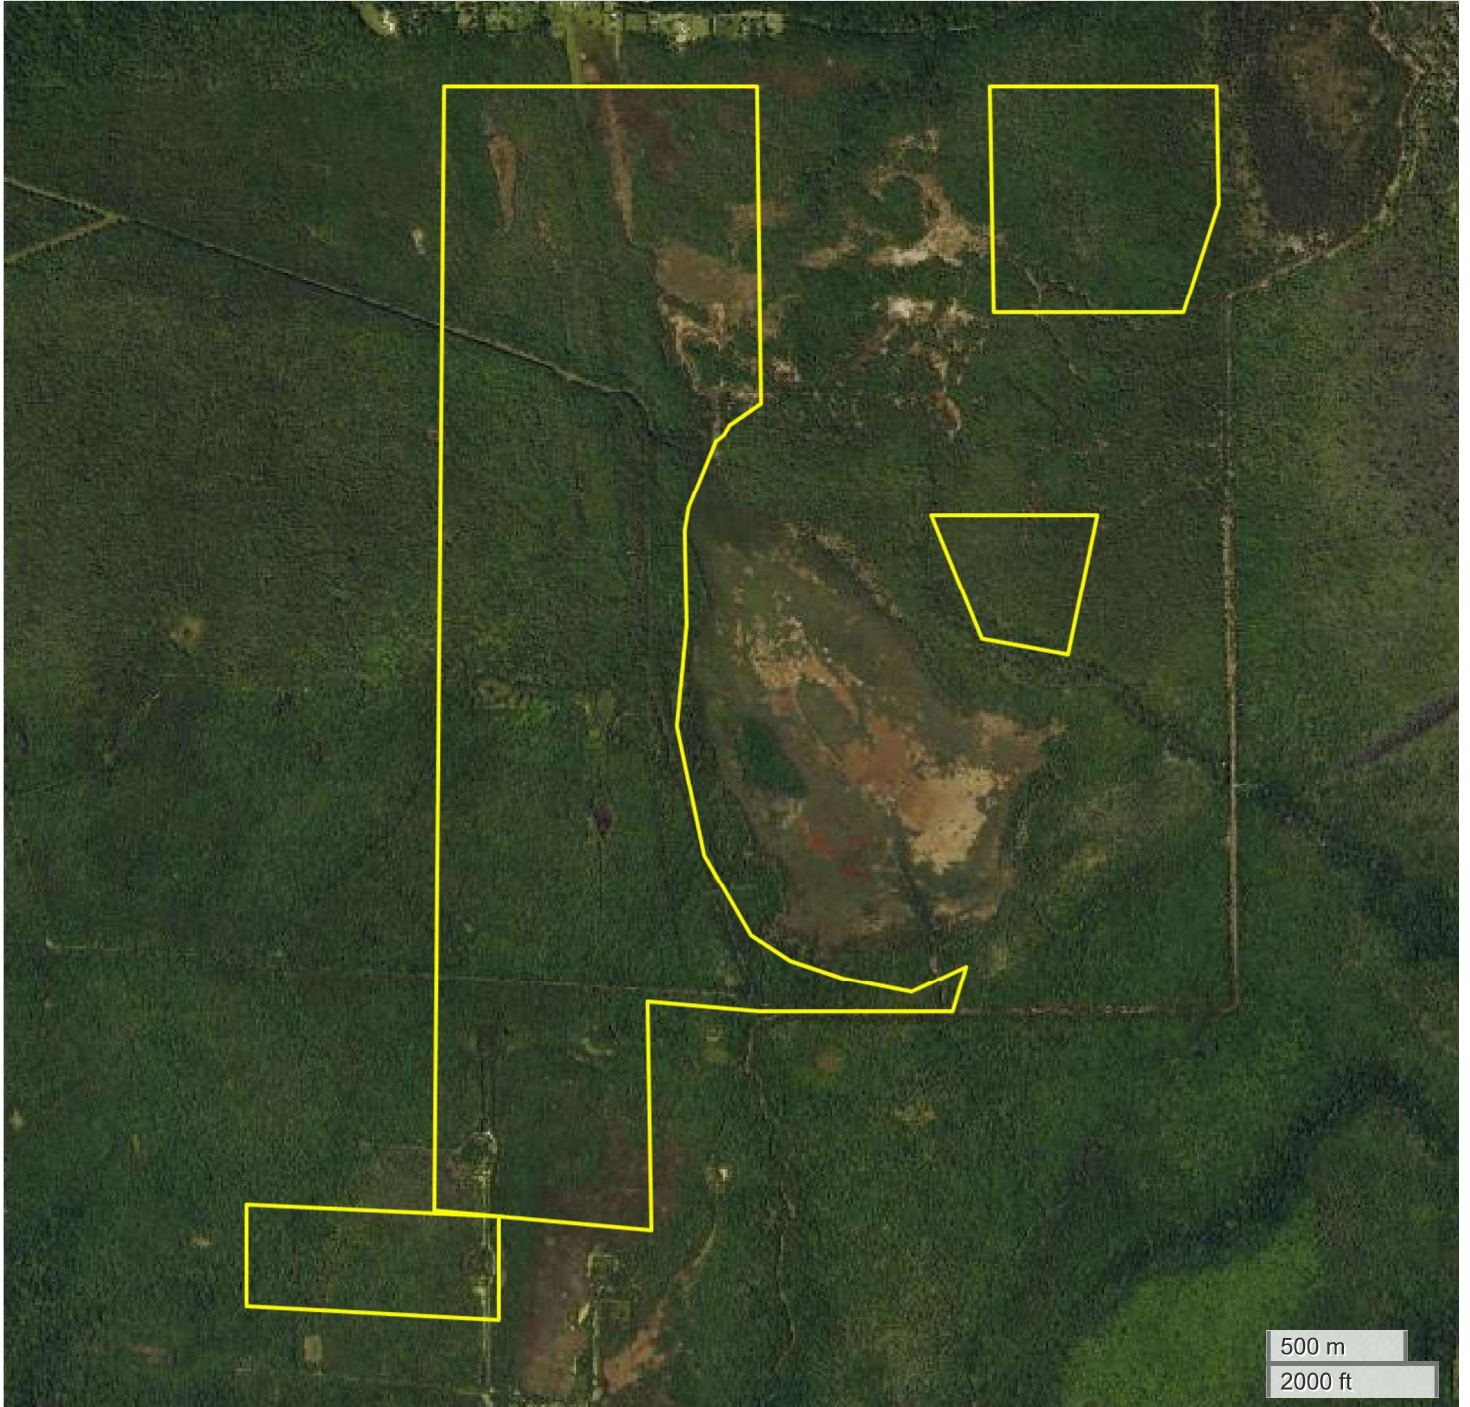

ST. GABRIEL LAND  
AERIAL MAP

Center: 30.292982, -91.041051

31-8S-2E

District 13 Township

Iberville County, LA

FarmWorth, LLC makes no warranties, express or implied, regarding the accuracy of any information provided through FarmWorth.com. User is solely responsible for independently verifying all information prior to use and waives any claims against FarmWorth, LLC arising from inaccuracies in such information.